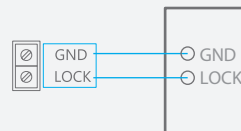

S3b control panel Wired accessories

Wired detector

Wired detector
Output type: NC
(normal close)

Electronic door lock

Electronic door lock
Door lock output:
- negative by default
- high signal when disarmed by RFID tag