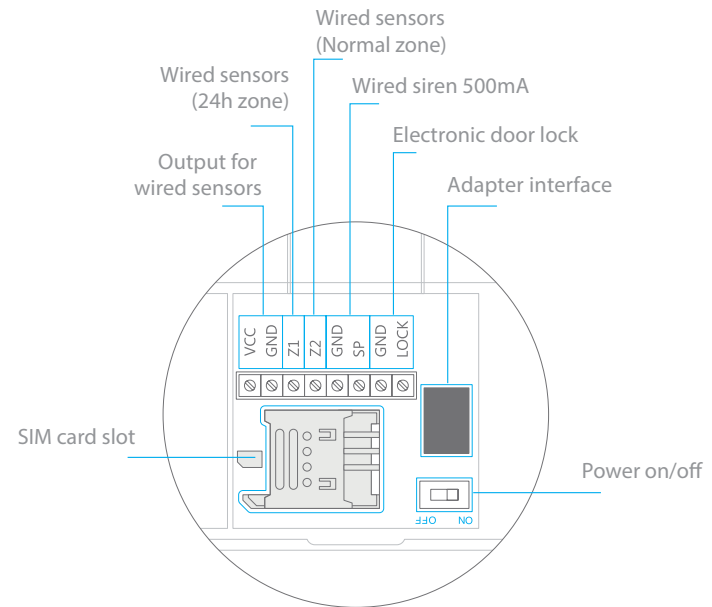

S3b control panel Wired accessories

Wired detector

Wired detector
Output type: NC
(normal close)

Electronic door lock

Electronic door lock
Door lock output:
- negative by default
- high signal when disarmed by RFID tag

Siren

Siren
SP output by default: 0V
SP output when the alarm is triggered: 11V